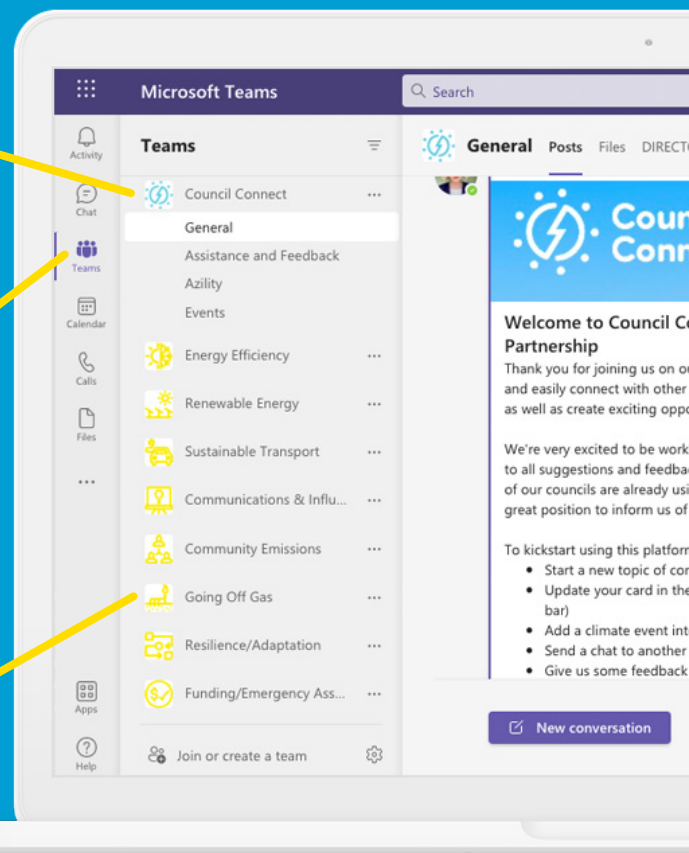

[Click here to register](#)

Your quick guide to Council Connect:

Hosted by Microsoft Teams, Council Connect is made up of Teams, Channels, and other functions such as Chat and Activity.

The **Council Connect Home Team** is identified by a blue icon and in the different channels is where you can:

You can also **chat** directly with other users, catch up on all the latest **activity** and find all the **files** from Council Connect in one easy place.

Discussion areas are identified by yellow icons and are where you can browse the various topics, post a new question or comment, add to a conversation or answer a question.